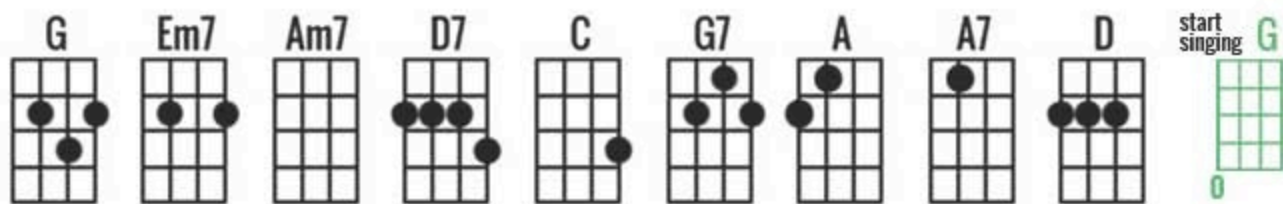

NAT KING COLE – L-O-V-E UKULELE CHORDS

G **Em7** **Am7** **D7**
 L is for the way you look at me
Am7 **D7** **G**
 O is for the only one I see
G7 **C**
 V is very, very extraordinary
A **A7** **D** **A7** **D7**
 E is even more than anyone that you adore

G **Em7** **Am7** **D7**
 Love is all that I can give to you
Am7 **D7** **G**
 Love is more than just a game for two
G7
 Two in love can make it
C **A**
 Take my heart and please don't break it
G **D7** **G**
 Love was made for me and you